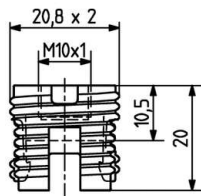

 Create pdf**Lampholders for low voltage halogen lamps****25.907.-321**

Accessories

colour	pkg.	wt.	part no.
natural colour	500	2 g	25.907.-321.51

Insulating cap with threaded barrel

Thread M10 x 1

Housing: LCP

- For lampholders 25.244, 25.245, 25.246

Document generated on: Fr, 10. February 2017 - 13:50